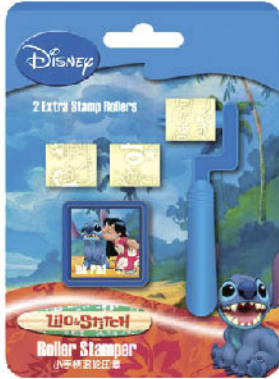

# Lilo & Stitch

**LS3308** 小手把滚轮印章  
MINI ROLLER STAMP WITH  
HANDLE AND INK PAD  
SIZE:150mmx110mm

**LS3285** 小圆印章  
3 PCS SMALL ROUND STAMPS  
SIZE:135mmx100mm

**LS3284** 小圆印章  
24 PCS SMALL ROUND STAMPS  
SIZE:190mmx130mmx40mm

**LS1941** 3合1印章泡泡笔  
3 IN 1 BUBBLE STAMP PEN  
SIZE:235mmx60mm

**LS1940** 3合1印章泡泡笔  
3 IN 1 BUBBLE STAMP PEN  
SIZE:185mmx170mmx125mm

**LS3242** 迷你花型滚轮印章  
MINI 5 IN 1 ROLLING STAMPER  
SIZE:110mmx80mm

**LS3288** 三角滚轮印章  
3 IN 1 ROLLING STAMPER  
SIZE:100mmx135mm